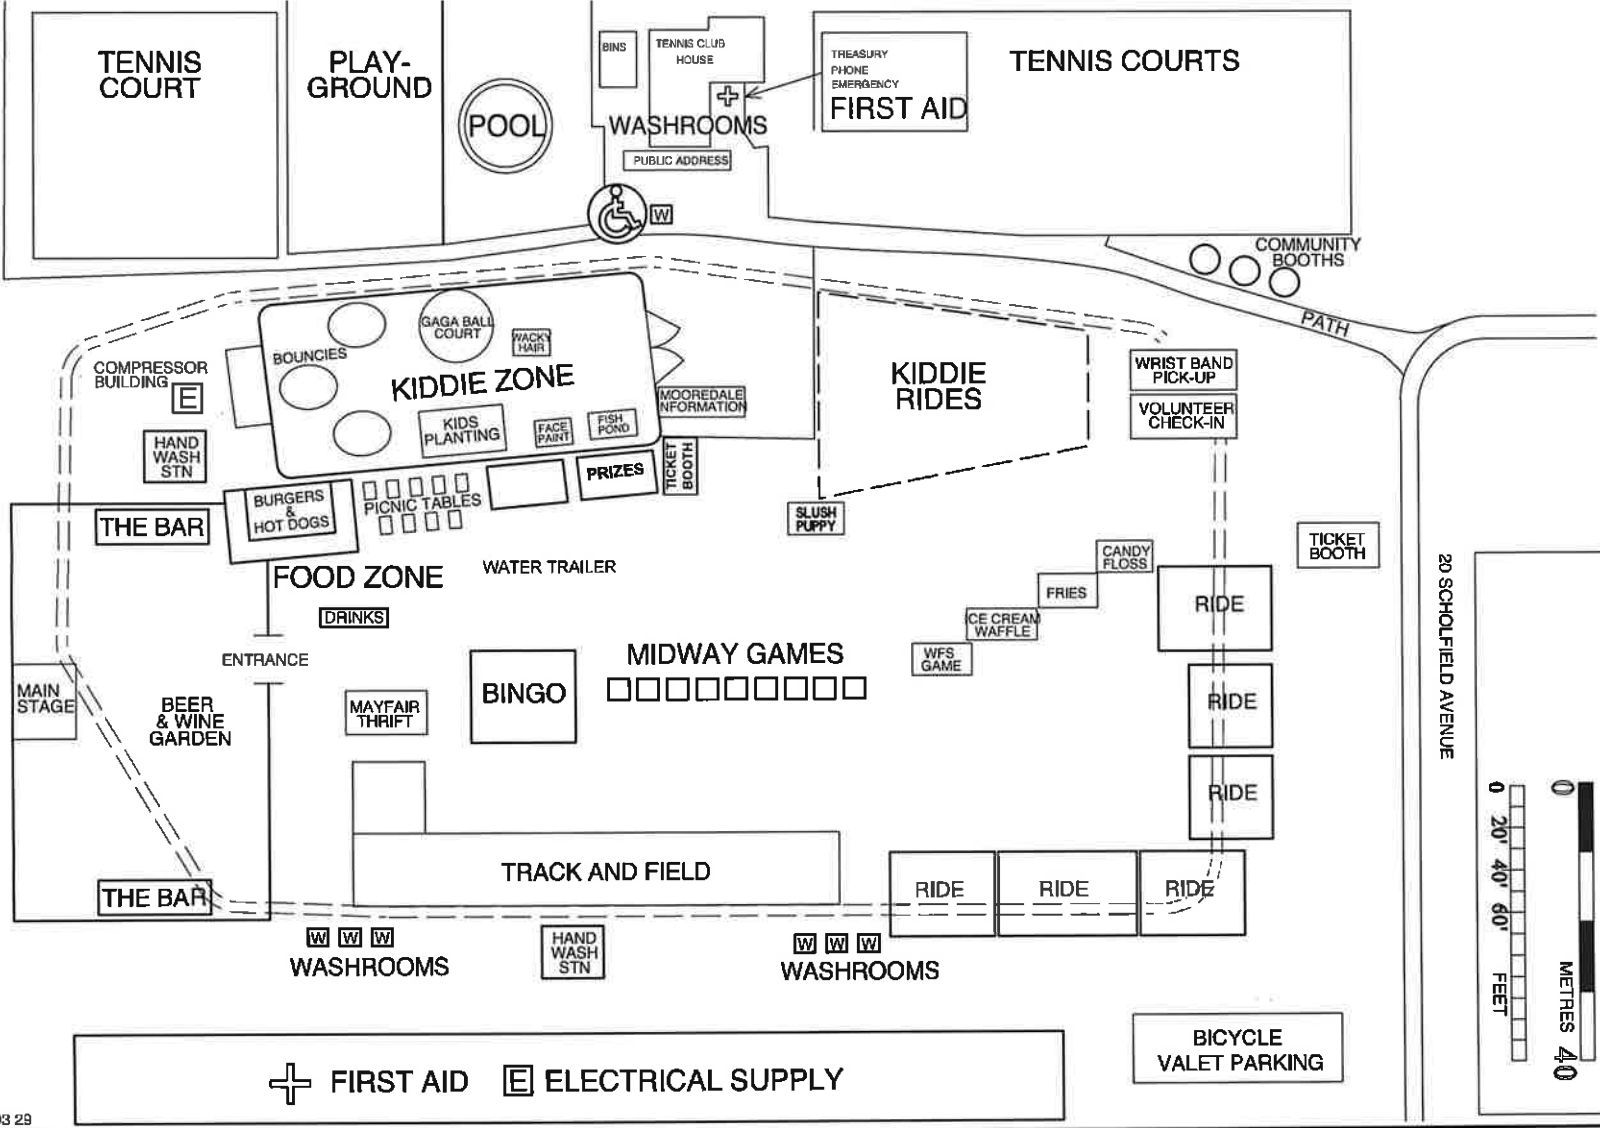

MAYFAIR GROUNDS 2023

Rosedale Park
at the City of Toronto dept. of Parks and Rec.
 map ref. no. R02A1-B

20 SCHOLFIELD AVENUE

0 20' 40' 60' FEET
 0 METRES 40

⊕ FIRST AID Ⓜ ELECTRICAL SUPPLY