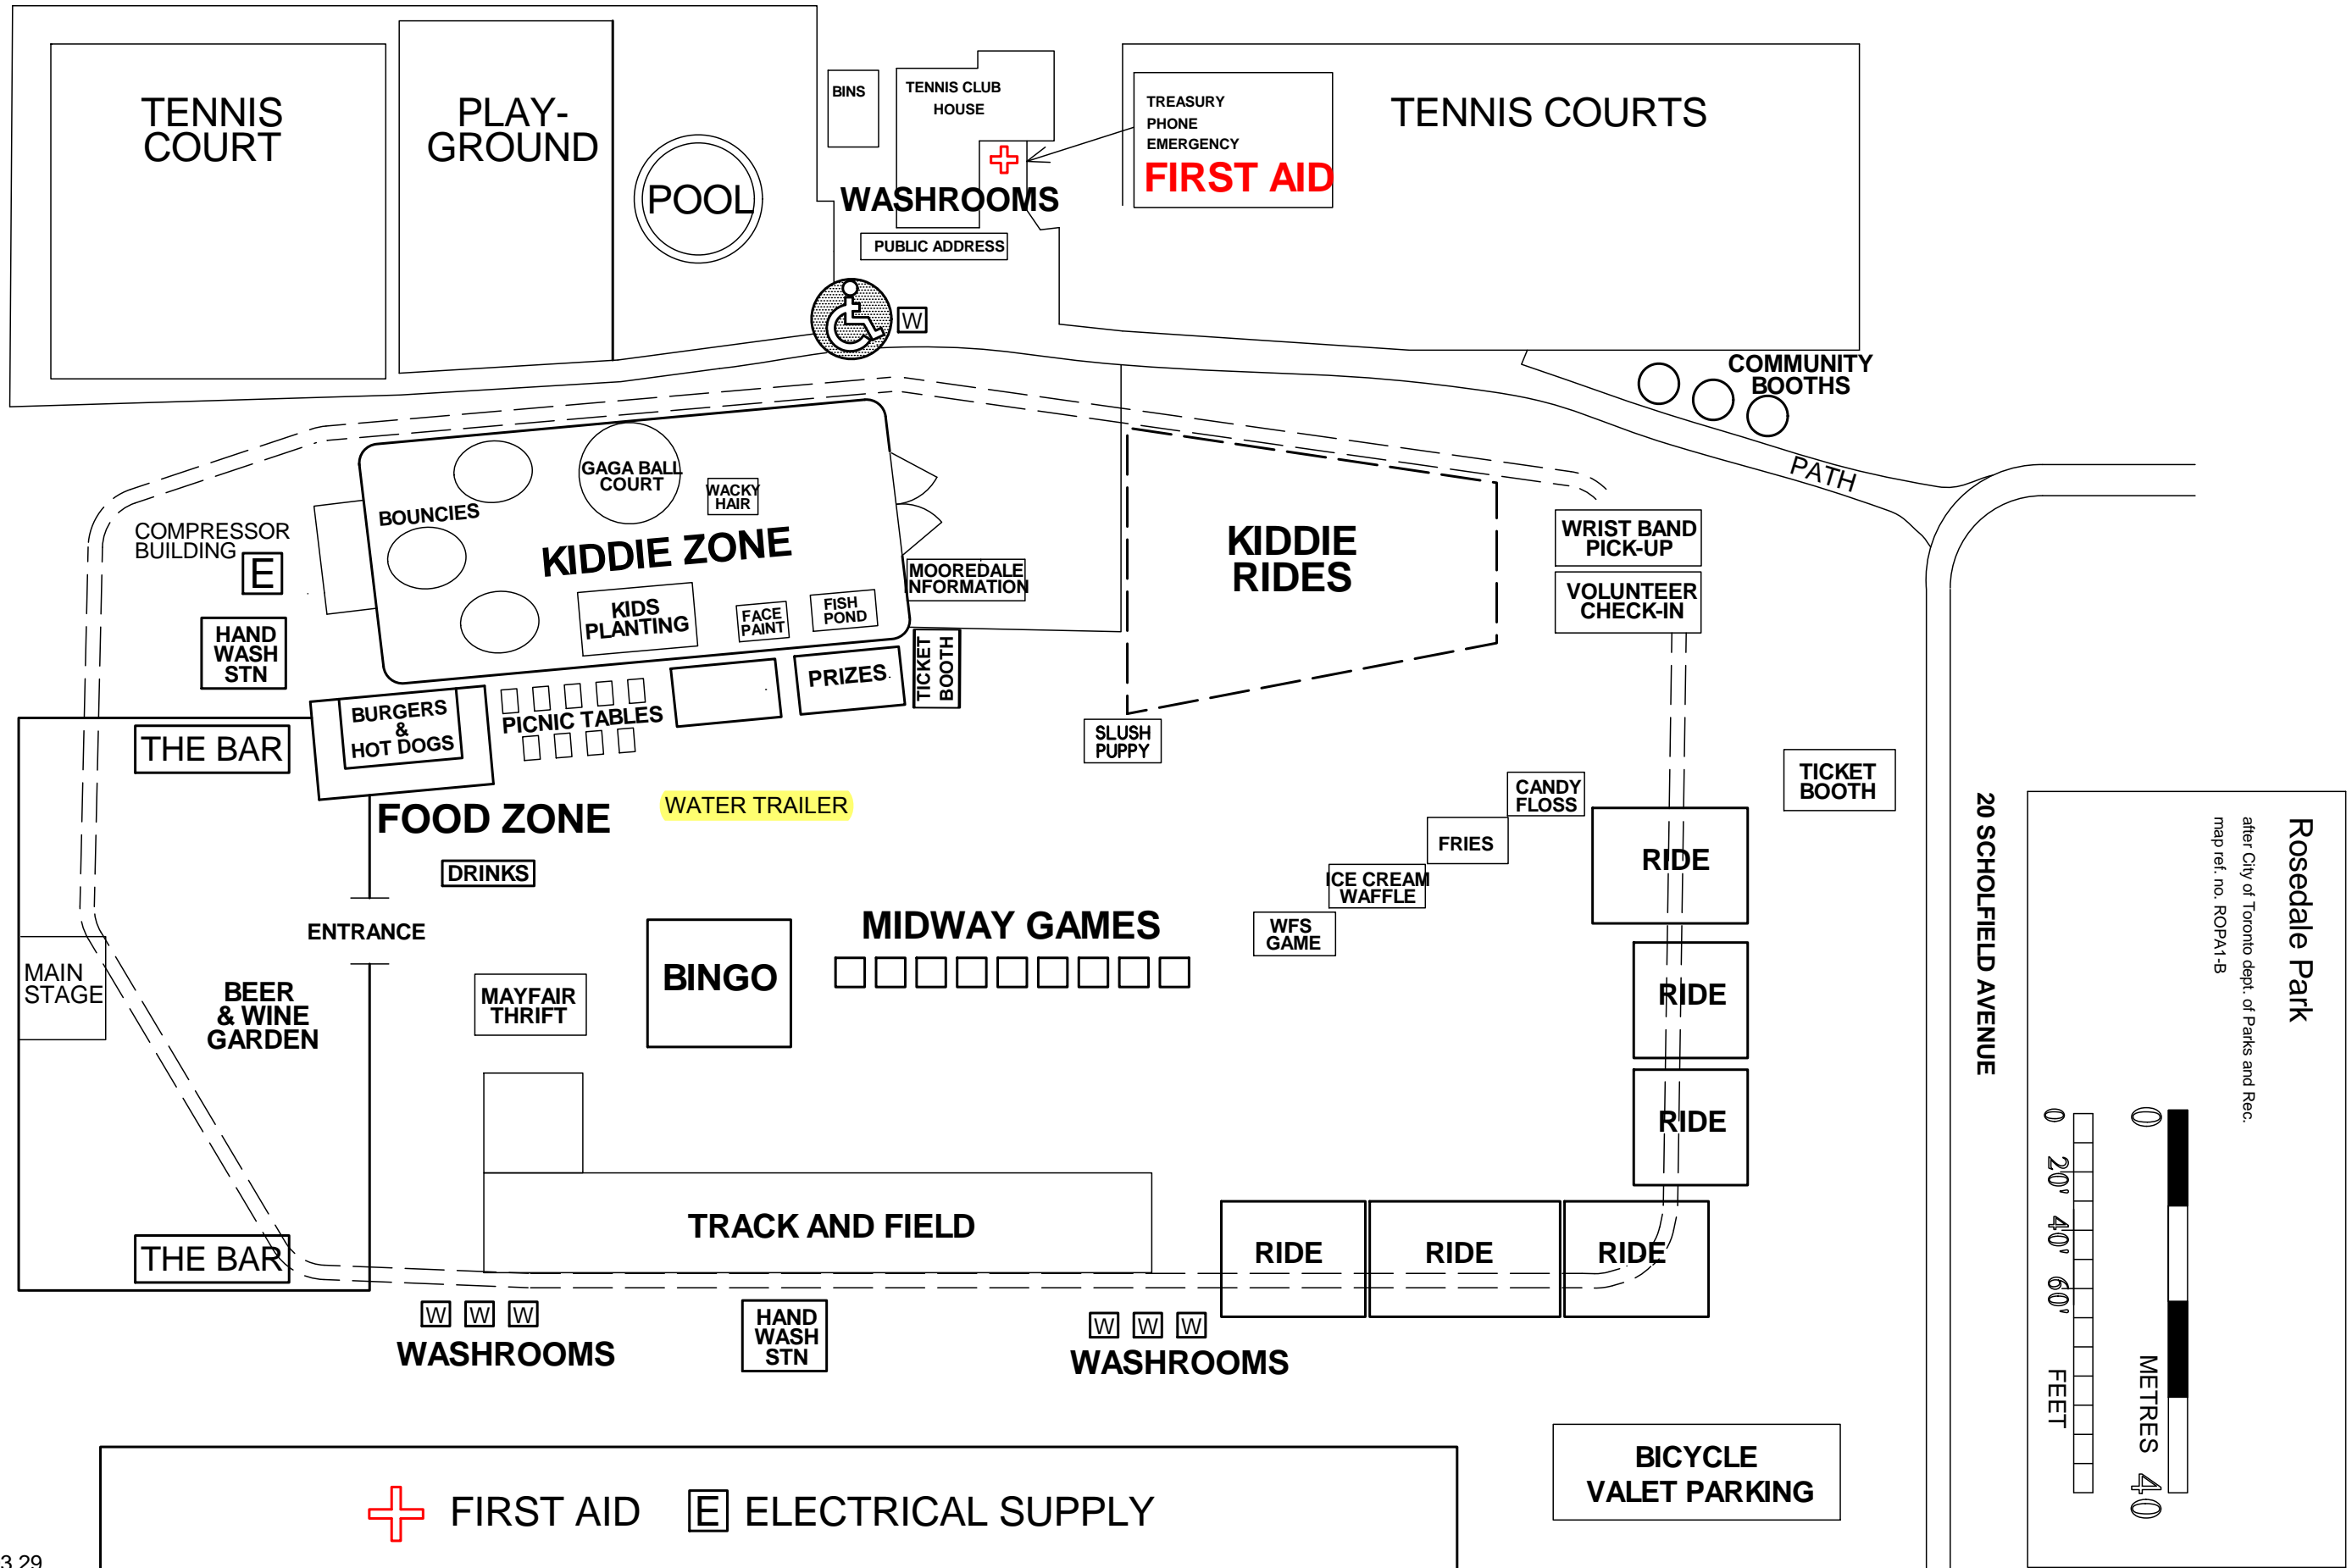

MAYFAIR GROUNDS 2022

Rosedale Park
after City of Toronto dept. of Parks and Rec.
map ref. no. ROP1-1-B

20 SCHOLFIELD AVENUE

0 20' 40' 60' FEET

0 METRES 40