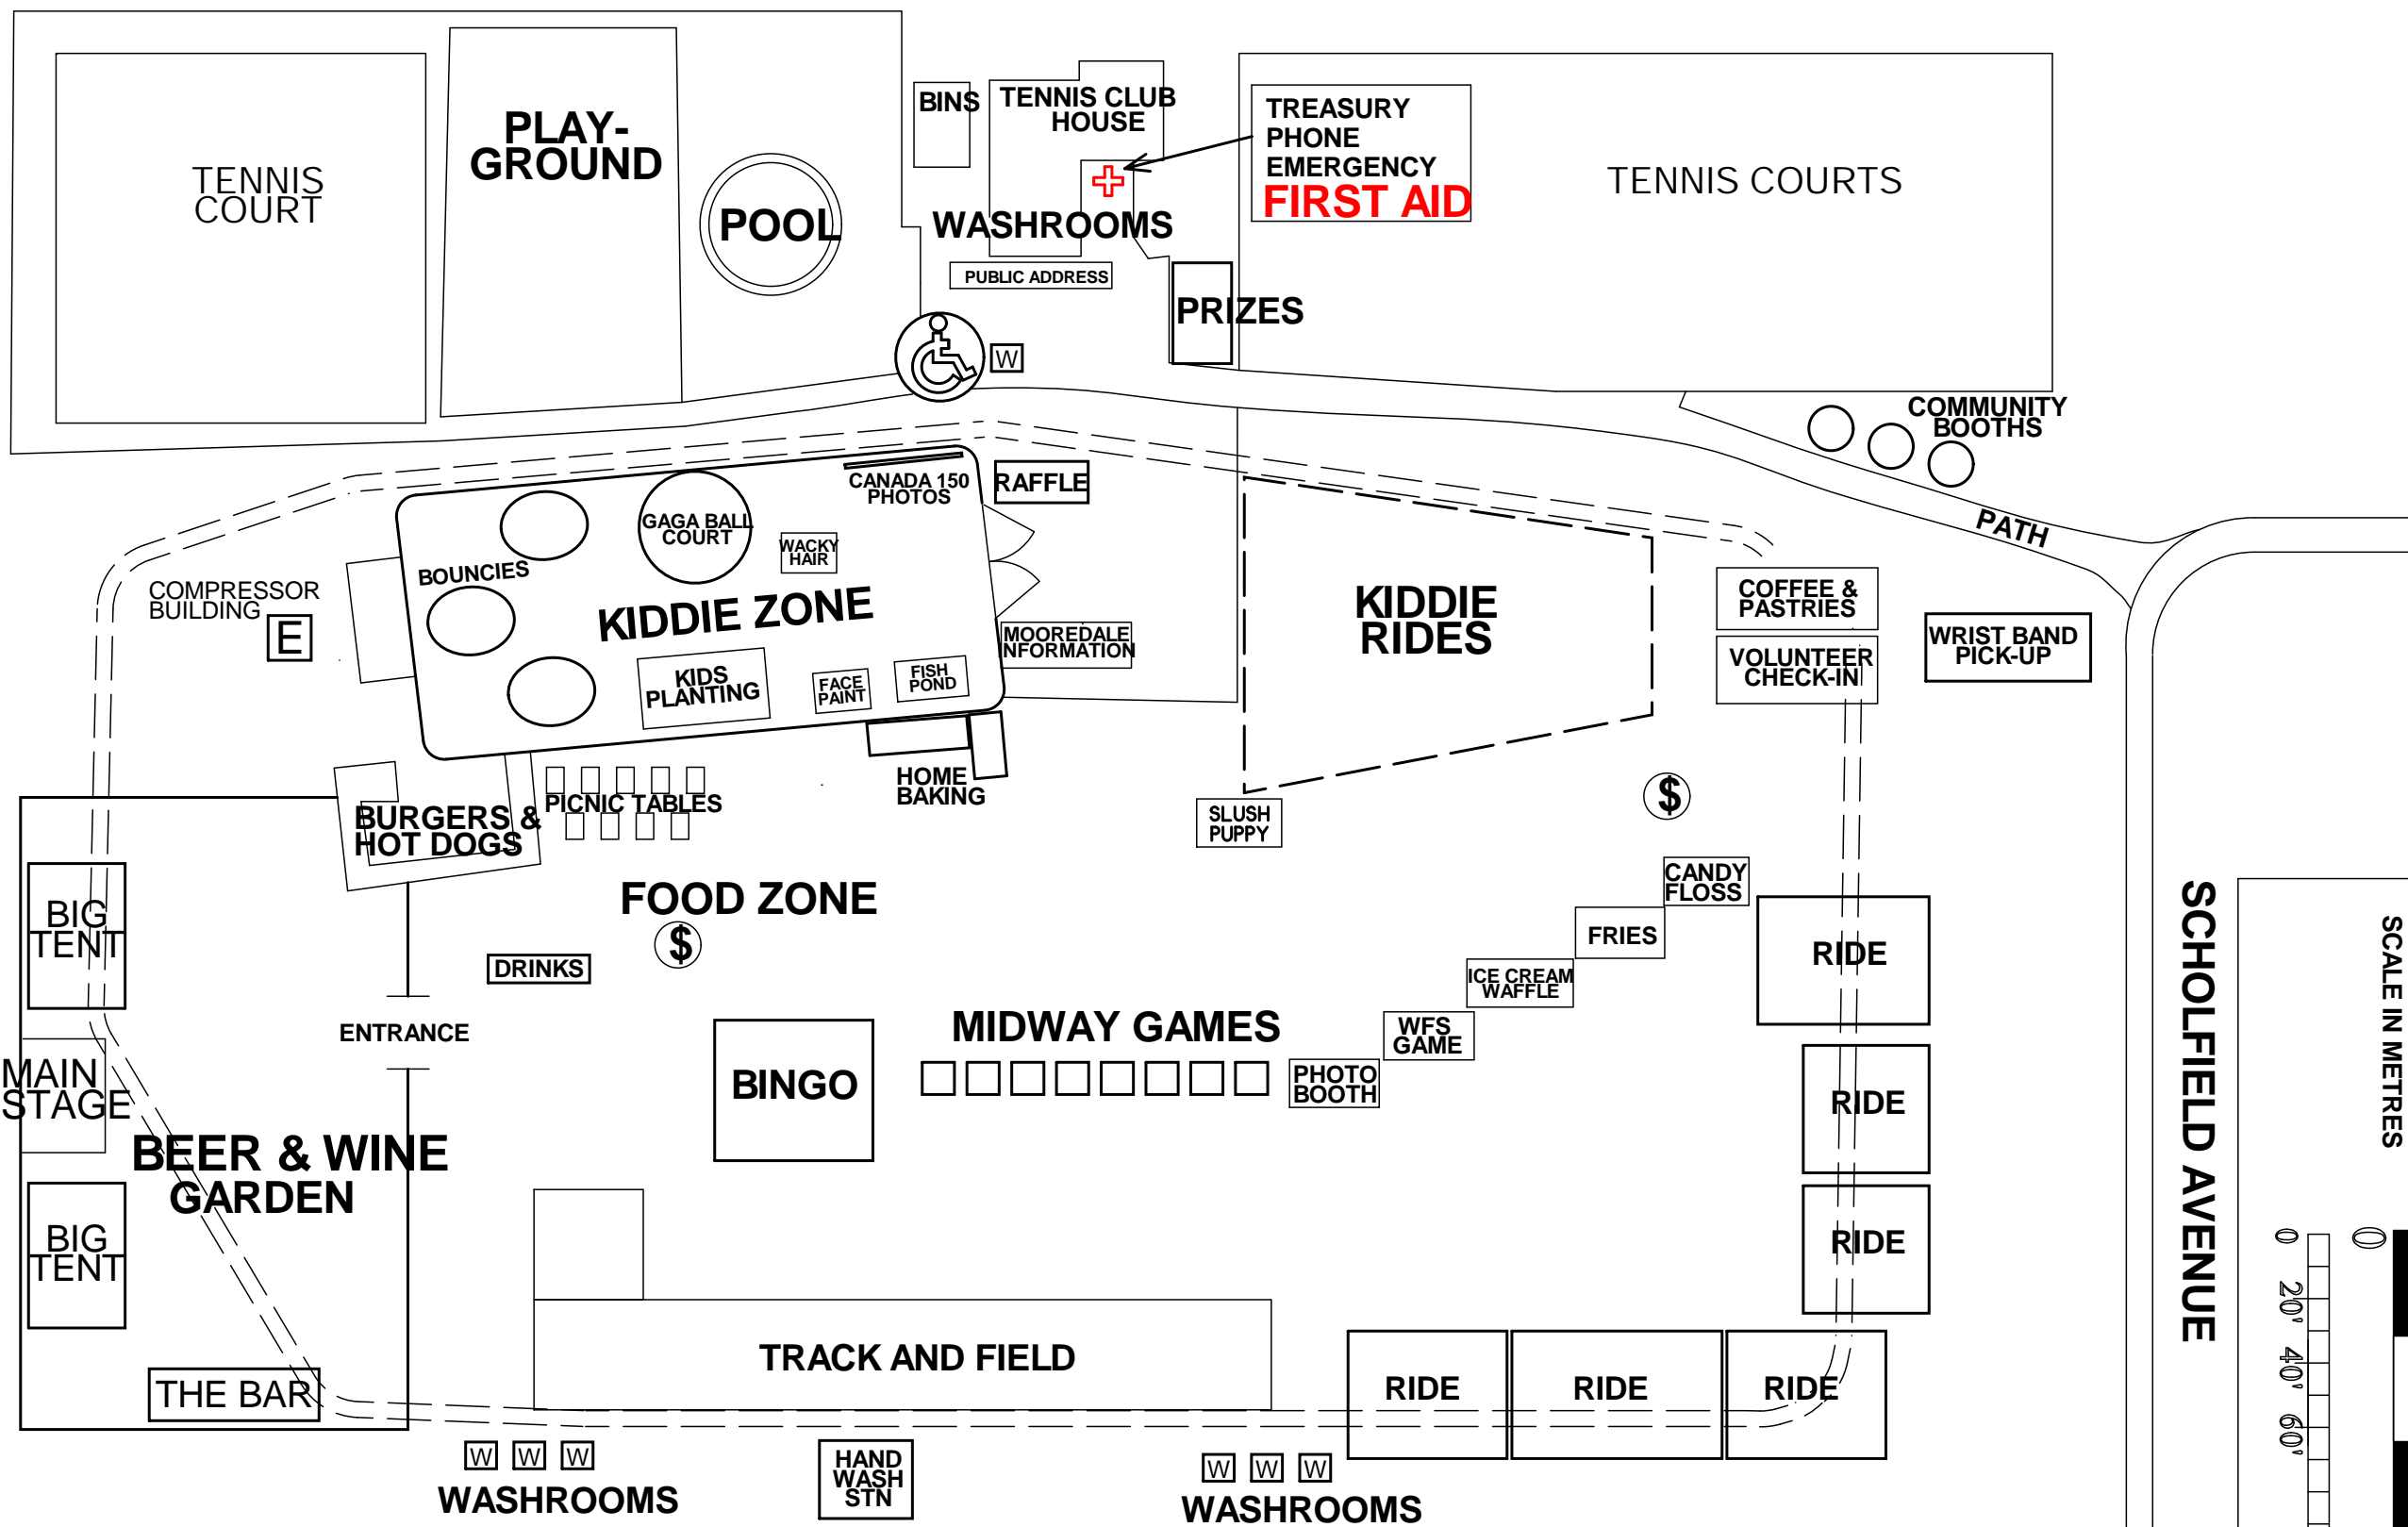

MAYFAIR GROUNDS 2017

+ FIRST AID E ELECTRICAL SUPPLY
 \$ TICKETS
TICKET SELLERS THROUGHOUT THE PARK

Rosedale Park
 after City of Toronto dept. of Parks and Rec.
 map ref. no. ROPA1-B

SCALE IN METRES

0 20' 40' 60'

40

SCHOLFIELD AVENUE

BICYCLE VALET PARKING