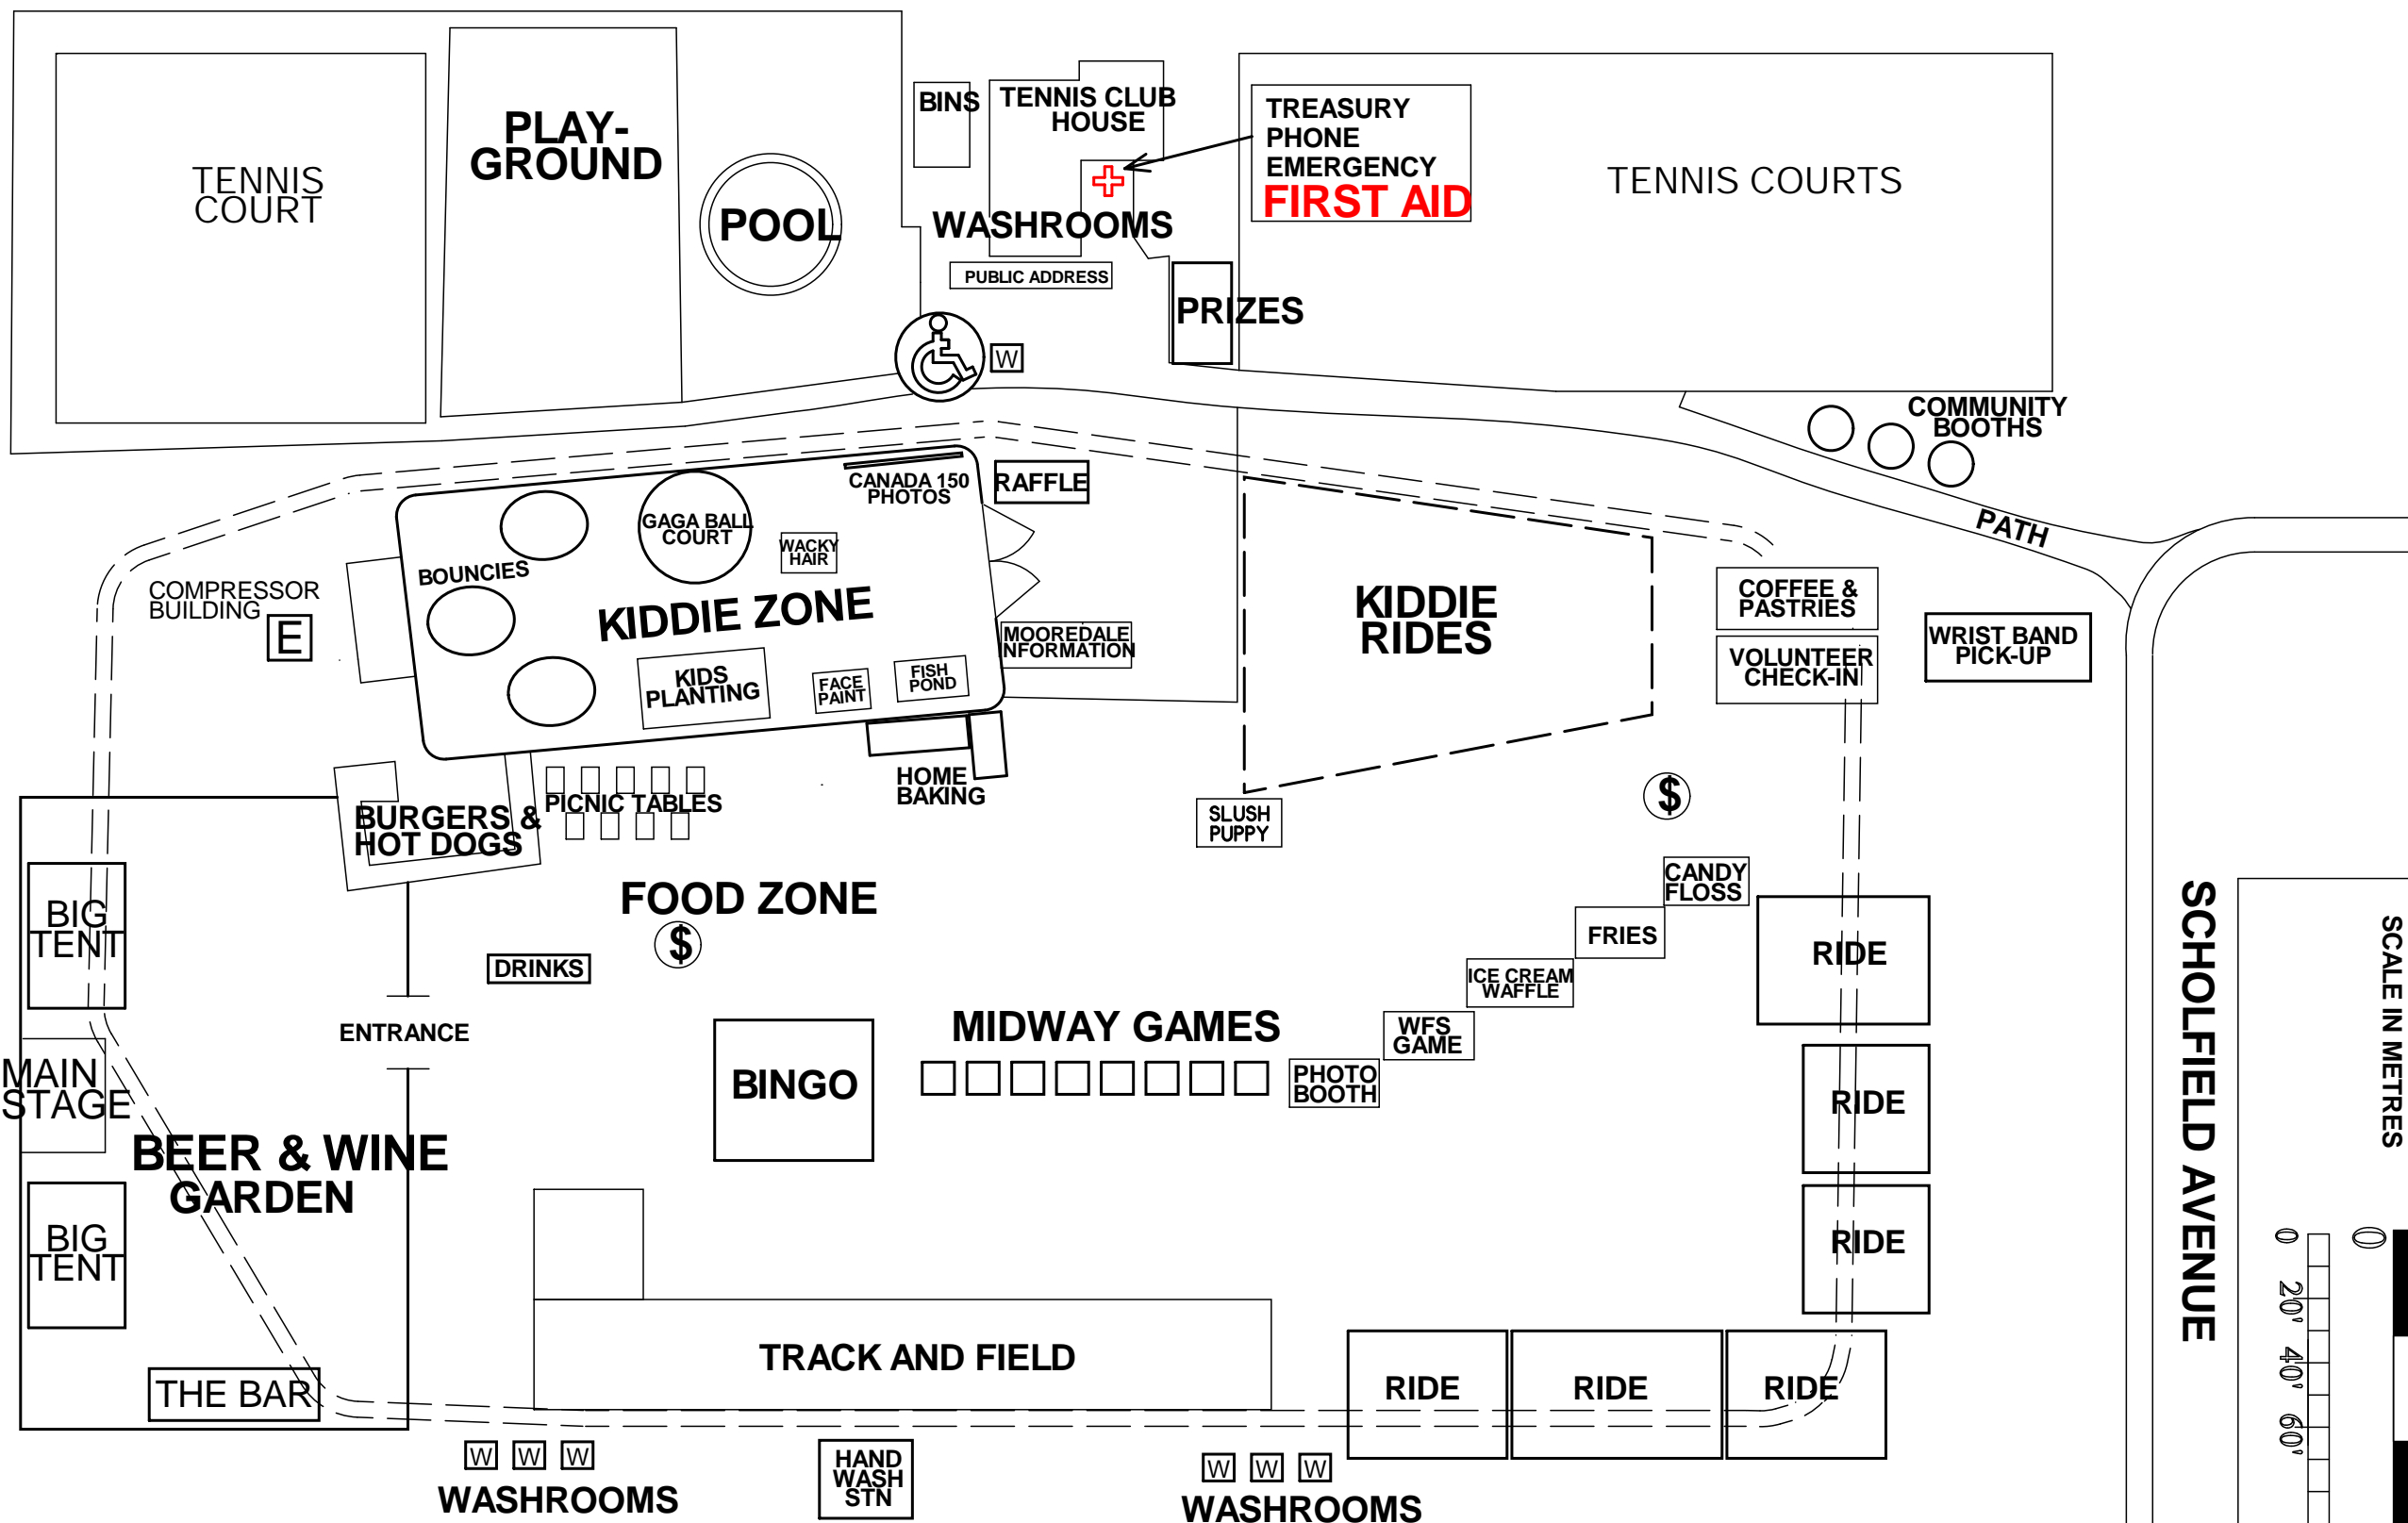

MAYFAIR GROUNDS 2017

+ FIRST AID E ELECTRICAL SUPPLY
 \$ TICKETS
TICKET SELLERS THROUGHOUT THE PARK

Rosedale Park
 after City of Toronto dept. of Parks and Rec.
 map ref. no. ROPa1-B
 SCALE IN METRES
 0 20' 40' 60'
 40
SCHOLFIELD AVENUE